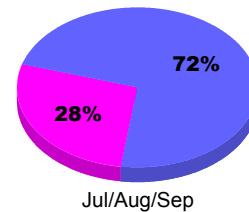

YTD Status Quo Clubs 2012-2013

Status Quo Clubs Compared to Status Quo Members

Legend: Status Quo Clubs (Cyan), Total Status Quo Members (Green)

MEMBERSHIP

**Membership Results
2012-2013**

**Membership
2011-2012**

Month	Net Memb Goal	Actual New Memb	Actual Dropped Memb	Gain/Loss of Memb	Gain/Loss of Memb
Jul/Aug/Sep	0	39	-36	3	-5
Totals	0	39	-36	3	-5

Membership Results 2012-2013

Goal, New, Dropped, Gain/Loss

Legend: Goal (Cyan), Actual (Green), Dropped (Yellow), Gain Loss (Magenta)

Comparison of Membership Gain/Loss

Current Year Compared to the Previous Year

Legend: Current Year (Cyan), Previous Year (Green)

Gender Comparison 2012-2013

Jul/Aug/Sep

Legend: Male (Blue), Female (Magenta)